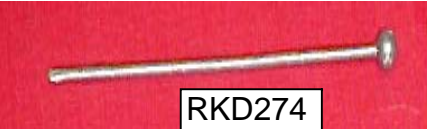

SHEATHS, CABLES & ACCESSORIES

OUTER SHEATHS

PART NUMBER	DESCRIPTION
RKD277A	ACCELERATOR SHEATH
RKD277B	HEAD OUTER CABLE FOR ACCELERATOR
RKD277C	BRAKE/CLUTCH SHEATH
RKD277D	HEAD OUTER CABLE FOR BRAKE/CLUTCH
KPU277B	TEFLON ACCELERATOR CABLE SHEATH
KPU277D	TEFLON CLUTCH CABLE SHEATH

CABLES

RKD272

RKD272	SMOOTH KEG BRAKE CABLE(SWEDISH STYLE)
--------	---------------------------------------

RKD273

RKD273	SMOOTH BRAKE/CLUTCH CABLE(SWEDISH STYLE)
--------	--

RKD274

RKD274	HARD BRAKE/CLUTCH CABLE
--------	-------------------------

RKD275

RKD275	SMOOTH ACCELERATOR CABLE(SWEDISH STYLE)
--------	---

RKD276

RKD276	HARD ACCELERATOR CABLE
--------	------------------------

ACCESSORIES

PART NUMBER	DESCRIPTION
RKD264	BRAKE/CLUTCH CABLE SIDE SCREW CLAMP
RKD265	ACCELERATOR CABLE SIDE SCREW CLAMP
RKD266	ACCELERATOR HEAD SCREW CLAMP
RKD267	6x30mm SHEATH ADJUSTER
RKD269	BRAKE/CLUTCH HEAD SCREW CLAMP
KM158	DOUBLE CLAMP FOR CABLE