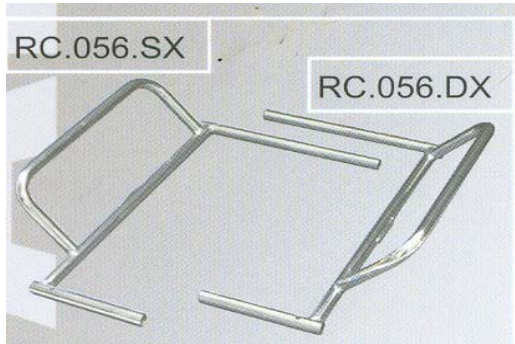

BUMPERS & ACCESSORIES

PART NUMBER	DESCRIPTION
RC.058.INF	FRONT SPOILER LOWER BUMPER
RC.058.SUP	FRONT SPOILER UPPER BUMPER

REAR BUMPERS

RKD116	125cc 610mm REAR BUMPER
RKD117	125cc 630mm REAR BUMPER

RKD119	100cc 610mm REAR BUMPER
RKD120	100cc 630mm REAR BUMPER

SIDE BUMPERS

PART NUMBER	DESCRIPTION
RC.055.DX	RIGHT SIDE UNICO SIDE POD CARRIER
RC.055.SX	LEFT SIDE UNICO SIDE POD CARRIER
RC.056.DX	RIGHT SIDE STILO SIDE POD CARRIER
RC.056.SX	LEFT DIE STILO SIDE POD CARRIER
RC.057	SIDE POD CARRIER-EXTERNAL ALUMINUM TUBE (REQUIRED FOR THE STILO SIDE PODS)

RKD103

RKD103	SIDE BUMPER SUPPORT(MINI)
--------	---------------------------

BUMPER BARS

PART NUMBER	DESCRIPTION
RKD121A	610mm BUMPER BAR
RKD121B	630mm BUMPER BAR

BUMPER CONNECTIONS

RKD129AC	28mm BUMPER CONNECTION COMPLETE(MINI)
RKD129B	30 REAR BUMPER COMPLETE CONNECTION
RKD129C	32 REAR BUMPER COMPLETE CONNECTION
RKD129-28	28mm BUMPER RUBBER
RKD129-30	30mm BUMPER RUBBER
RKD129-32	32mm BUMPER RUBBER
RKD130	AL. EXTERNAL BUSHING FOR REAR BUMPER
RKD130-28	28mm INTERNAL BUSHING FOR REAR BUMPER
RKD130-30	30mm INTERNAL BUSHING FOR REAR BUMPER
RKD130-32	32mm INTERNAL BUSHING FOR REAR BUMPER